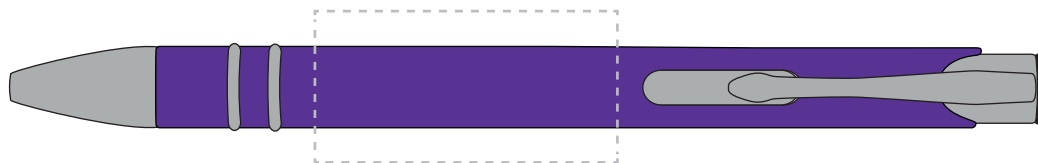

Your Ref:

Quantity:

Product Code: TPC731701

Our Ref:

Version: 1

Product Colour: PURPLE

PRINTING CONCERNS:

We stock this item in the following colours

**PANTONE REFERENCE(S)**

● Engrave

ARTWORK SCALE 100%

ARTWORK SCALE 100%

Rotary Engrave Area:

40mm x 20mm

Product Image for visualisation
- colours may vary

The dashed line is to demonstrate print area and will not appear on your printed item